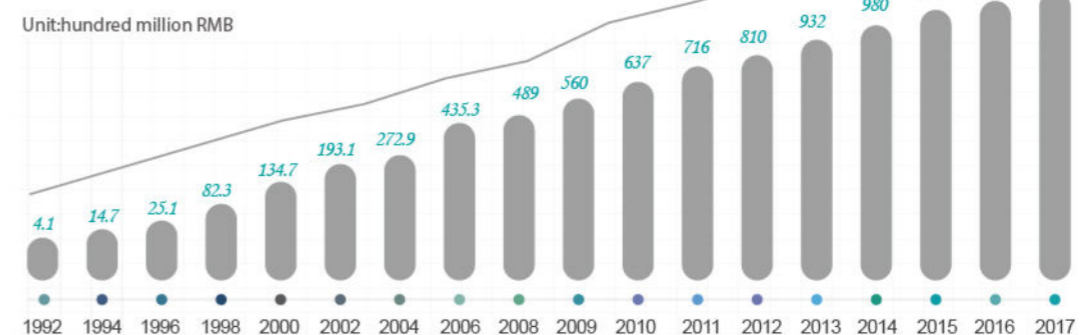

Scale

Hisense Revenue Increase

In 2017, sales revenue reached at 111.065 billion RMB.
The profits was 8.235 billion RMB.
The taxes was 8.41 billion RMB.
The overseas revenue was 28.44 billion RMB.

HISENSE OF THE WORLD