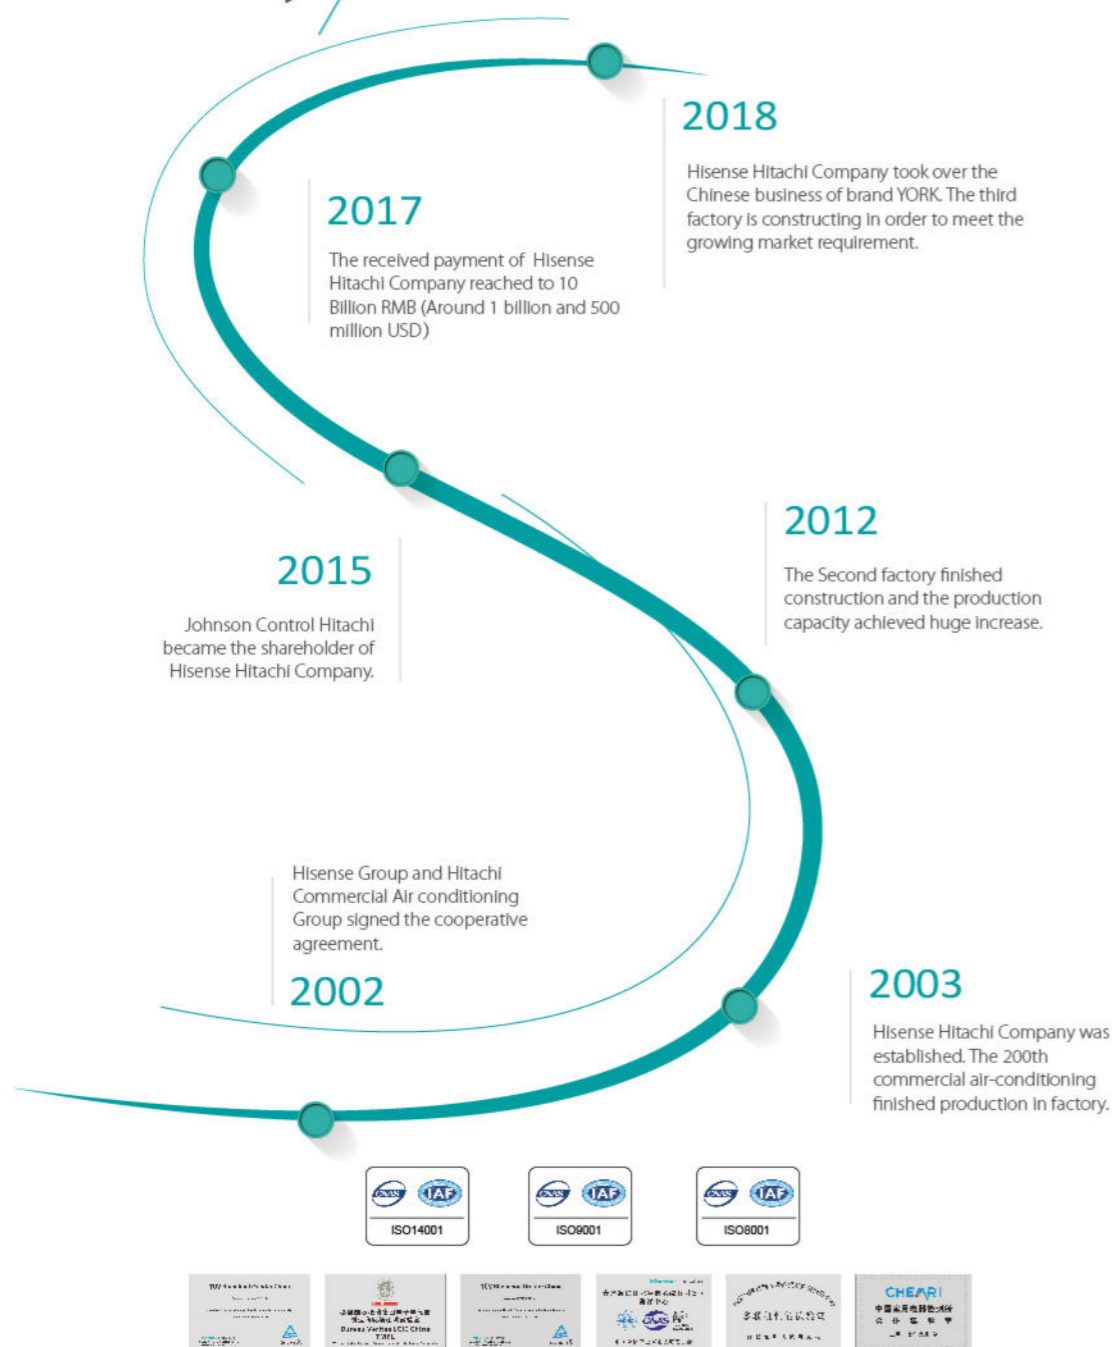

Shining as well on the big stage

Hisense
Hisense Global Events
MORE THAN **20**
BRANCHES

CONDUCT
BUSINESSES
IN MORE THAN **130**
COUNTRIES

As the world's well-known manufacturer of smart TV, household & commercial appliances and communication equipment, Hisense has more than 20 branches, 10 research institutions and 17 production bases in the world. Hisense Group carries out businesses in more than 130 countries in the world.

GLOBAL TURNOVER
IN 2017 REACHED 28.44 BILLION YUAN.

10 research institutions 17 production bases

Hisense VRF

History

Factory

Three factories

Top class laboratory

Advanced production line