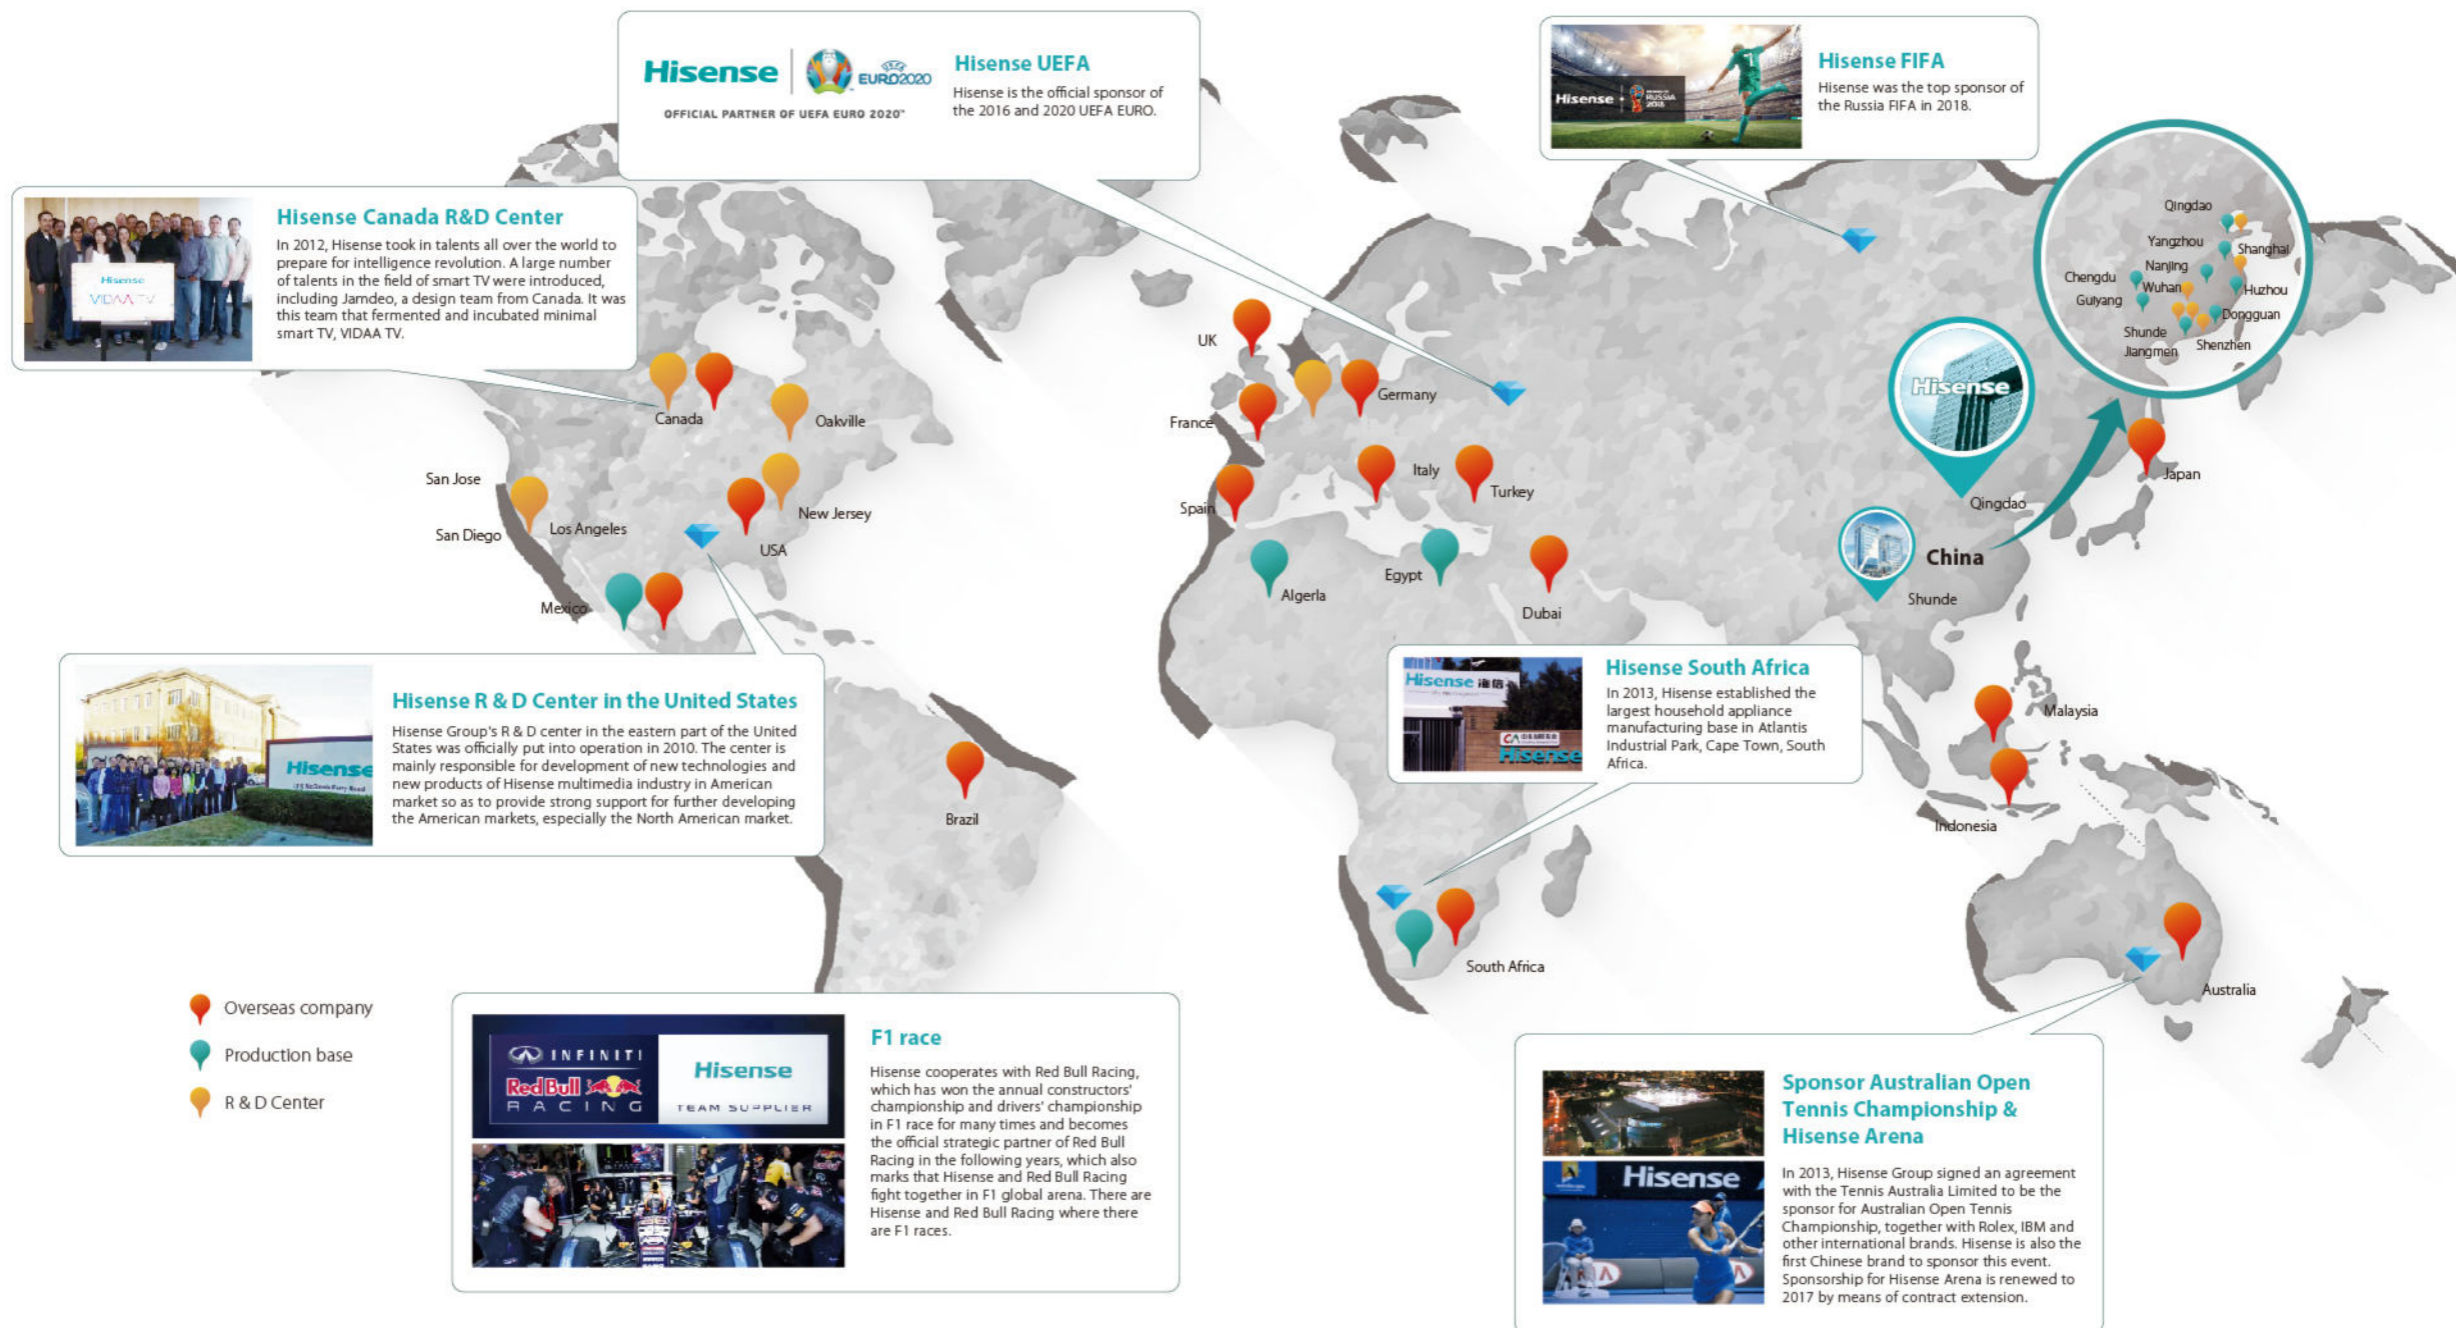

Shining as well on the big stage

Hisense
Hisense Global Events
MORE THAN **20**
BRANCHES

CONDUCT
BUSINESSES
IN MORE THAN **130**
COUNTRIES

As the world's well-known manufacturer of smart TV, household & commercial appliances and communication equipment, Hisense has more than 20 branches, 10 research institutions and 17 production bases in the world. Hisense Group carries out businesses in more than 130 countries in the world.

GLOBAL TURNOVER
IN 2017 REACHED 28.44 BILLION YUAN.

10 research institutions 17 production bases

Hisense VRF

History

Factory

Three factories

Top class laboratory

Advanced production line

Name: Victoria Center
Location: Dar Es Salaam, Tanzania
Series: M series
size: 40000m²

Name: International City Center in Tunisia
Location: Tunis, Tunisia
Series: M series
size: 30000m²

Name: Faykat Tower
Location: Dar Es Salaam of Tanzania
Series: M Series
size: 15000m²

Name: Double Tree Hotel by Hilton
Location: Bujumrura, Republic of Burundi
Series: SET- FREE FSN1 & SET-FREE mini Series
size: 10000m²

Name: WE Hotel
Location: Nairobi Kenya
Series: M series
size: 15000m²